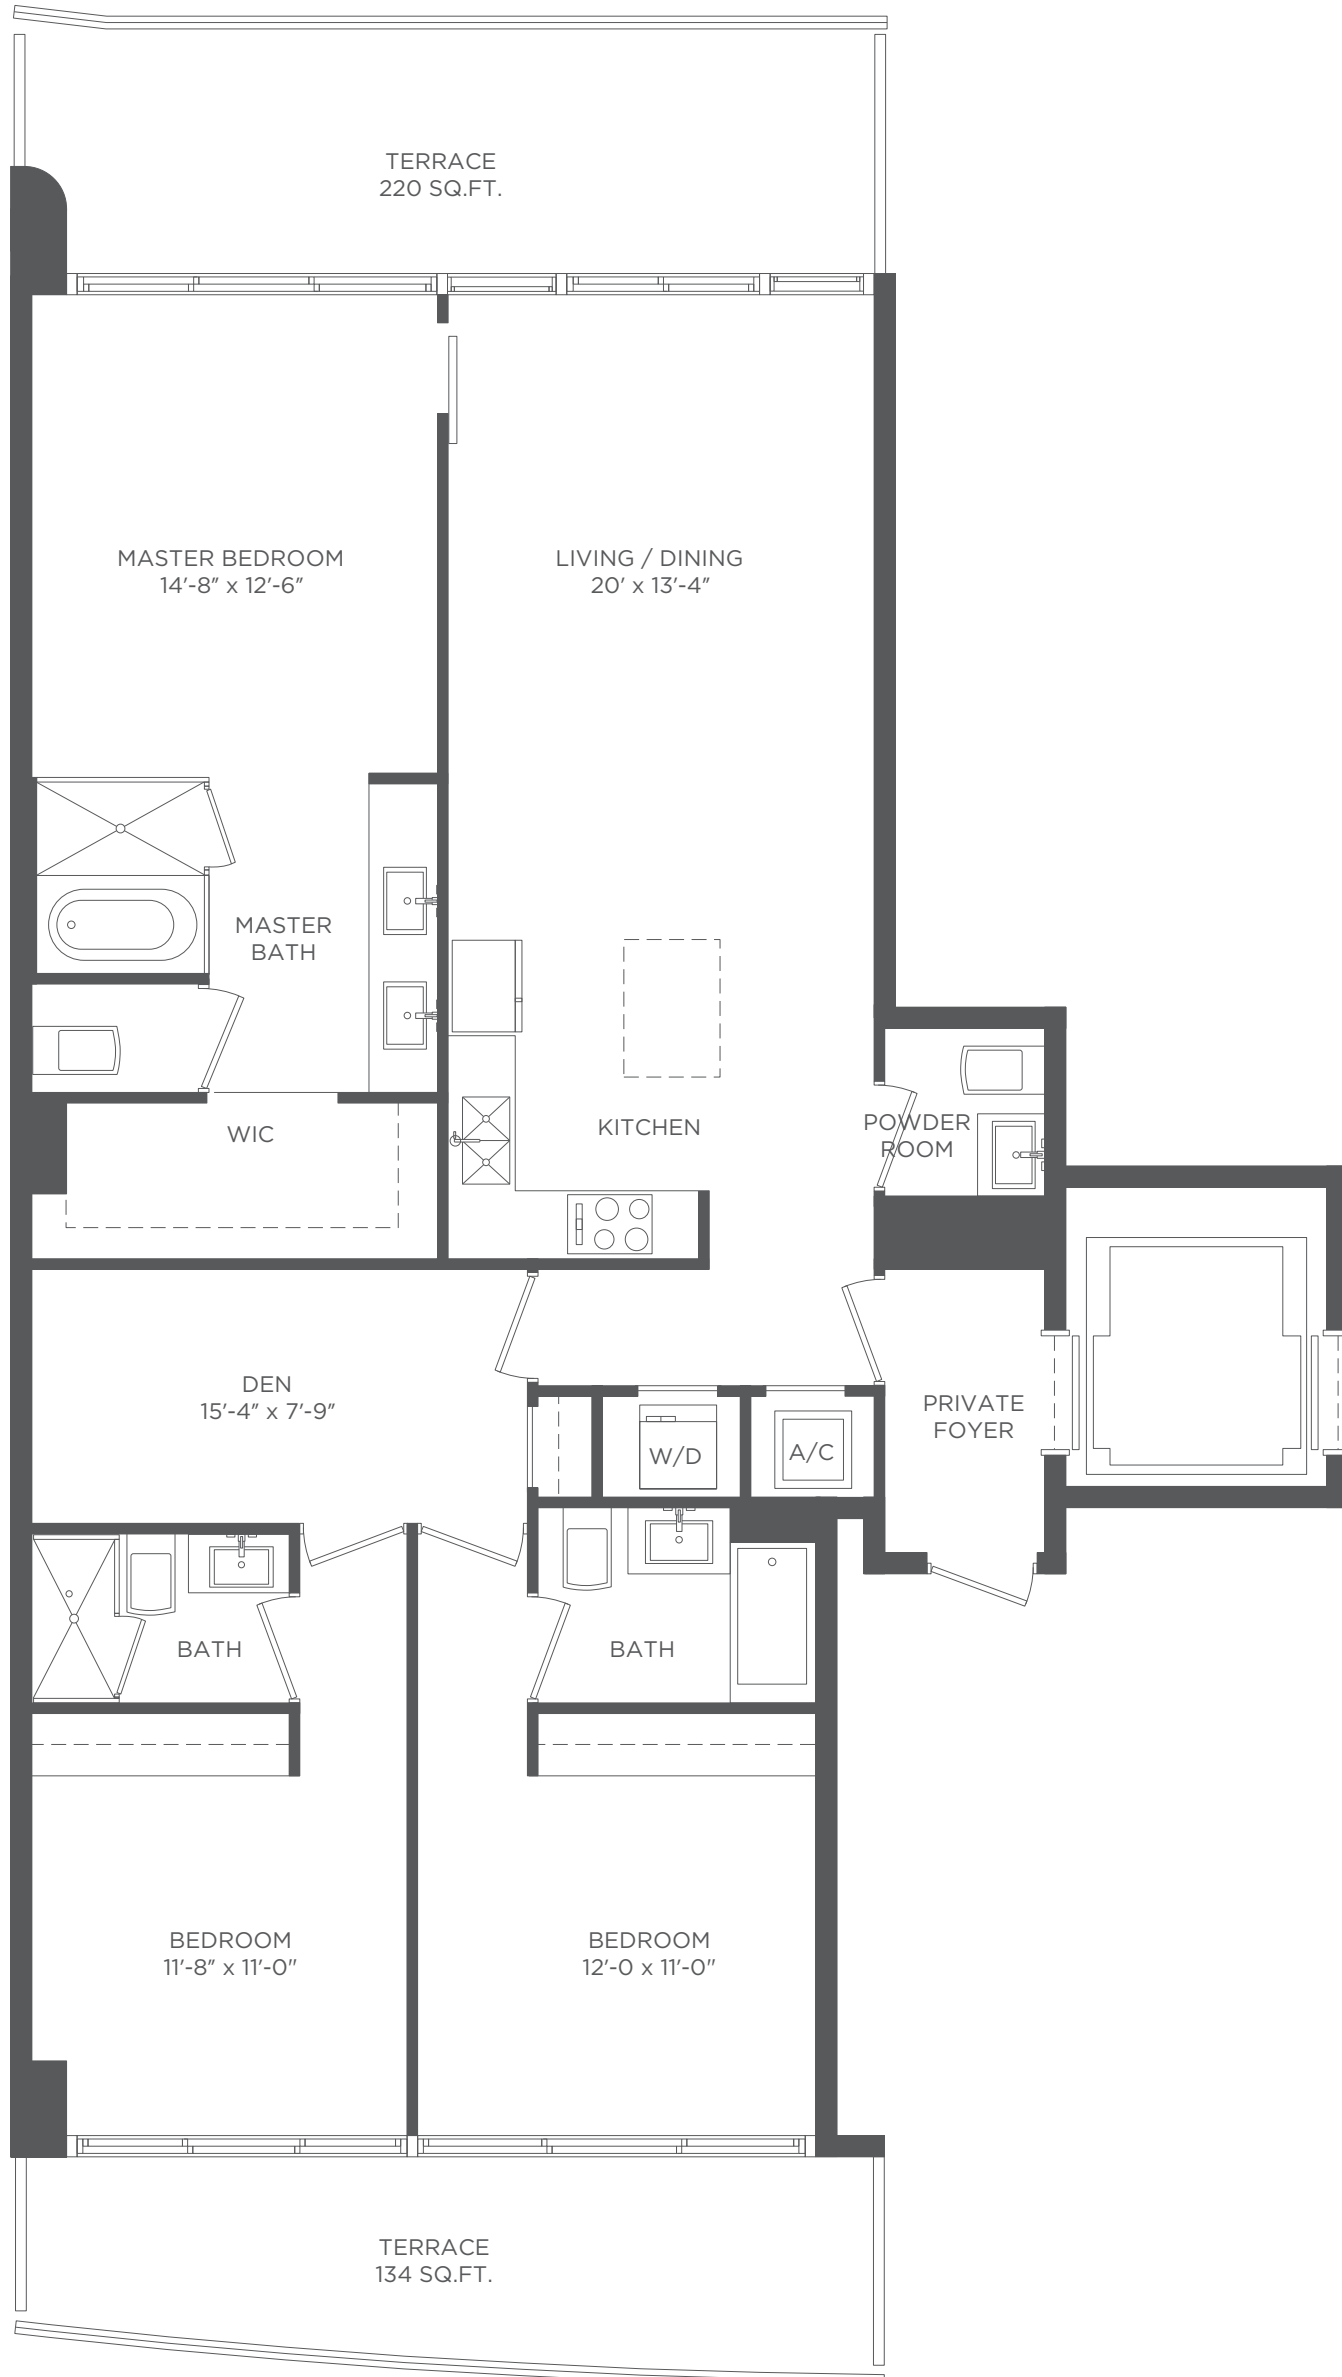

ONE PARAISO

BY PIERO LISSONI

RESIDENCE 01
3 BEDROOMS / 3^{1/2} BATHS

A/C INTERIOR AREA	1,873 SQ. FT.	174 SQ. M.
TERRACE AREA	454 SQ. FT.	42.17 SQ. M.
TOTAL RESIDENCE	2,327 SQ. FT.	216.17 SQ. M.

ONE PARAISO

BY PIERO LISSONI

RESIDENCE 02
2 BEDROOMS / 2 BATHS

A/C INTERIOR AREA	1,285 SQ. FT.	119.38 SQ. M.
TERRACE AREA	220 SQ. FT.	20.43 SQ. M.
TOTAL RESIDENCE	1,505 SQ. FT.	139.81 SQ. M.

ONE PARAISO

BY PIERO LISSONI

RESIDENCE 03
3 BEDROOMS + DEN / 3^{1/2} BATHS

A/C INTERIOR AREA 1,680 SQ. FT.
TERRACE AREA 354 SQ. FT.
TOTAL RESIDENCE 2,034 SQ. FT.

156.07 SQ. M.
32.88 SQ. M.
188.95 SQ. M.

ONE PARAISO

BY PIERO LISSONI

RESIDENCE 04
3 BEDROOMS + DEN / 3^{1/2} BATHS

A/C INTERIOR AREA	1,681 SQ. FT.	156.17 SQ. M.
TERRACE AREA	354 SQ. FT.	32.88 SQ. M.
TOTAL RESIDENCE	2,035 SQ. FT.	189.05 SQ. M.

ONE PARAISO

BY PIERO LISSONI

RESIDENCE 05
1 BEDROOM + DEN / 1 1/2 BATHS

A/C INTERIOR AREA	1,124 SQ. FT.	104.42 SQ. M.
TERRACE AREA	220 SQ. FT.	20.43 SQ. M.
TOTAL RESIDENCE	1,344 SQ. FT.	124.85 SQ. M.