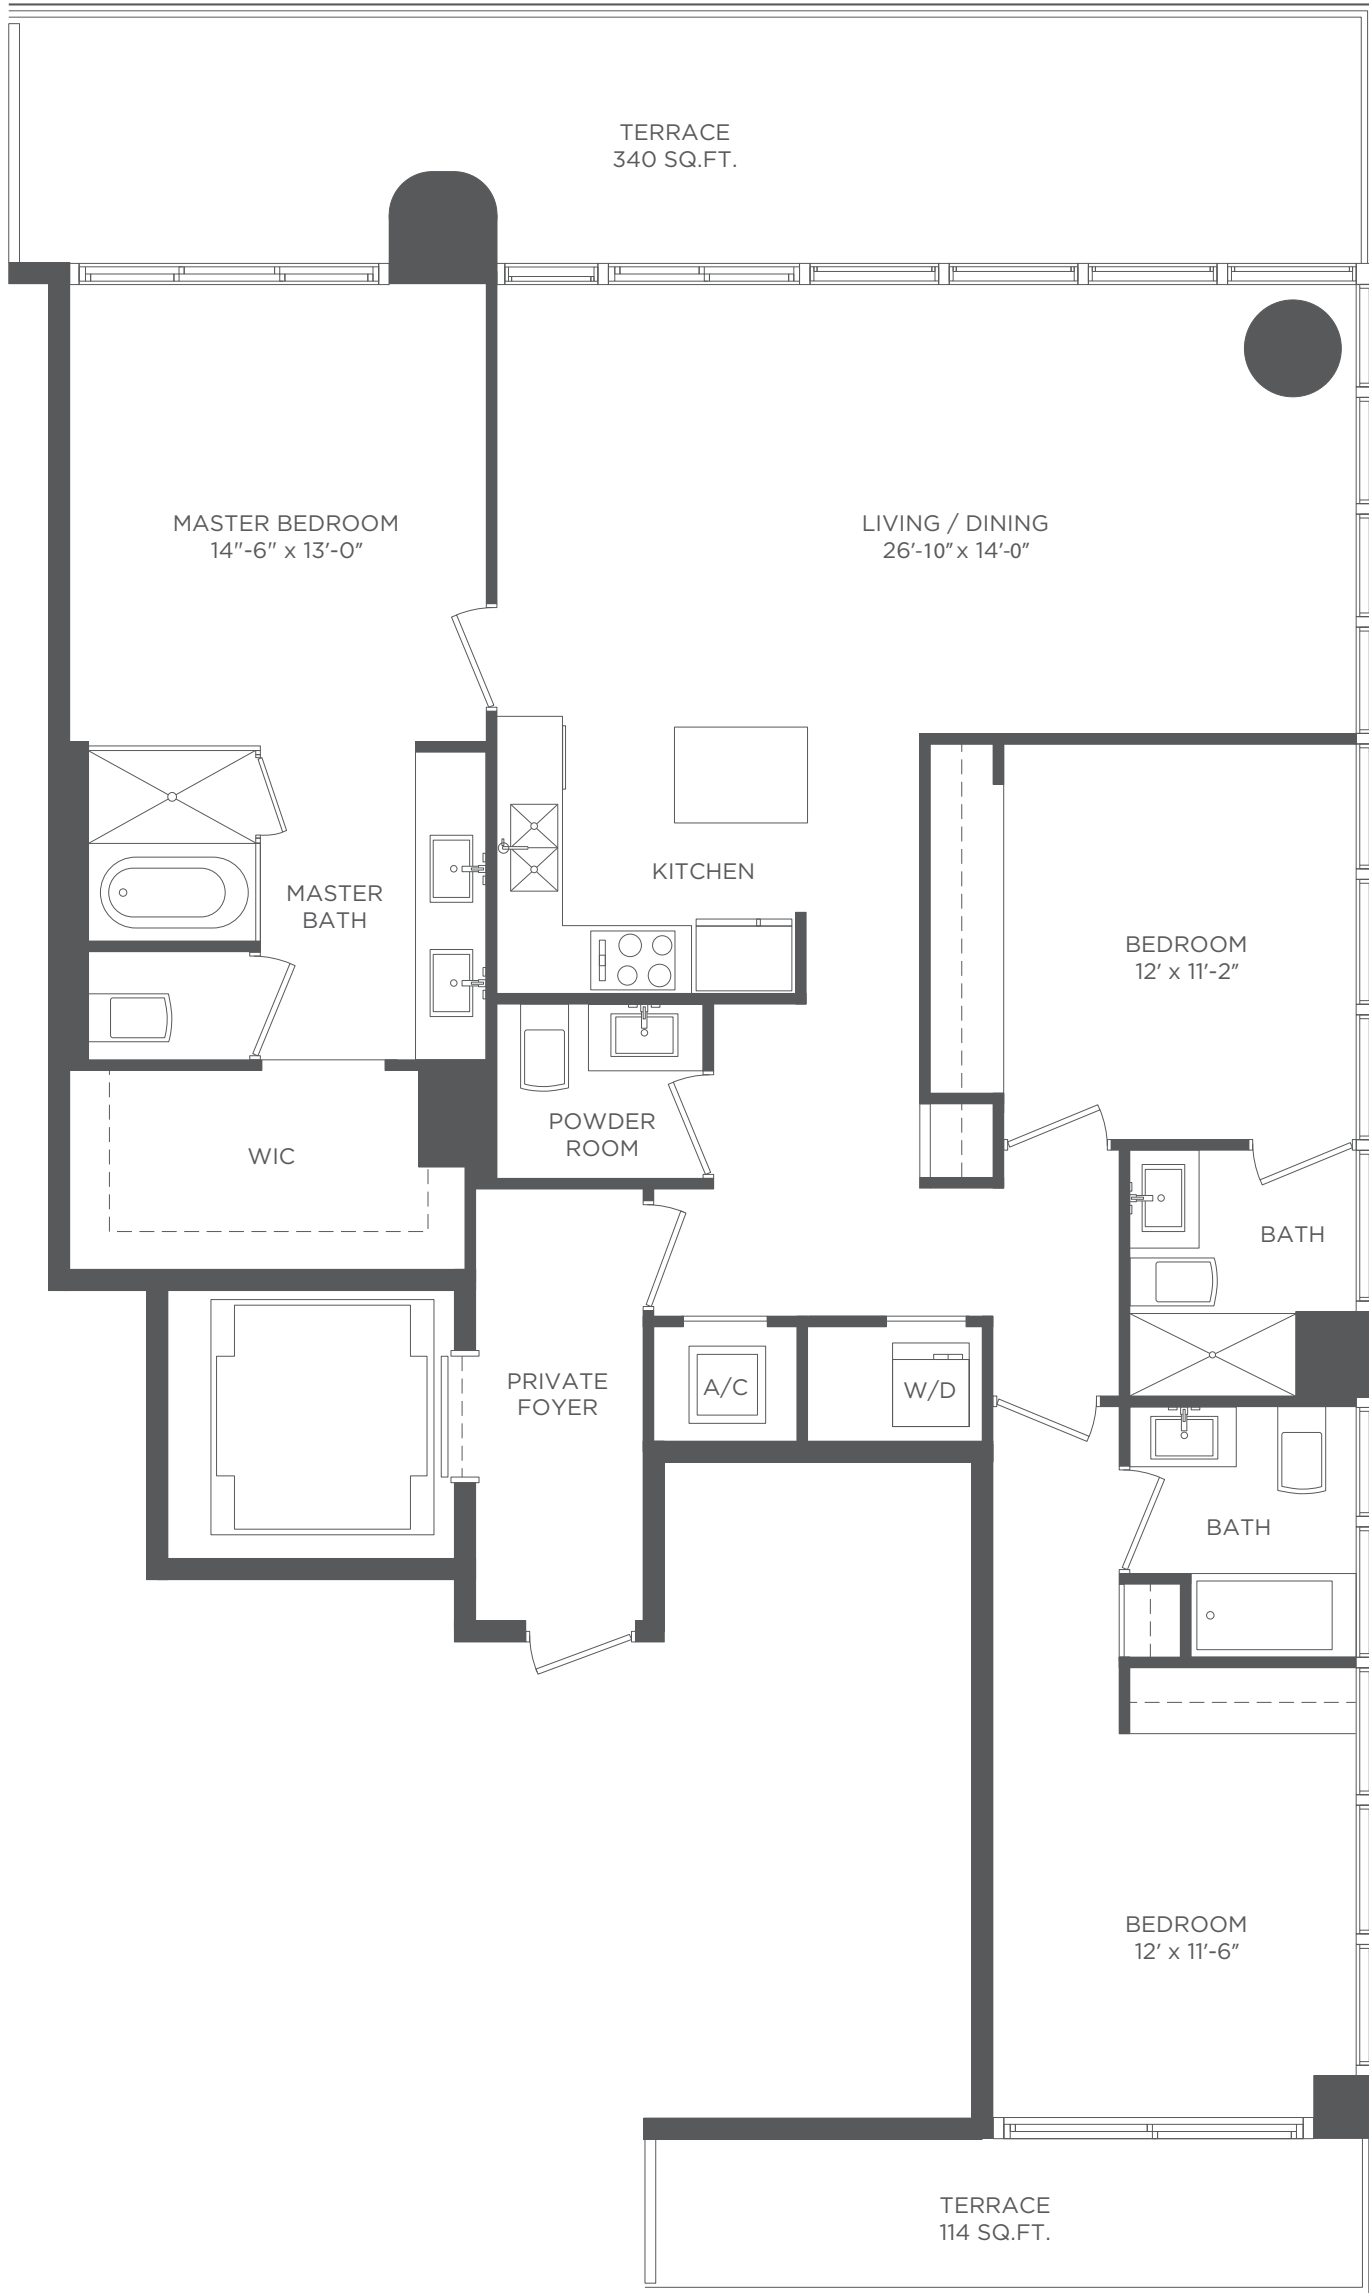

ONE PARAISO

BY PIERO LISSONI

RESIDENCE 01
3 BEDROOMS / 3^{1/2} BATHS

A/C INTERIOR AREA	1,873 SQ. FT.	174 SQ. M.
TERRACE AREA	454 SQ. FT.	42.17 SQ. M.
TOTAL RESIDENCE	2,327 SQ. FT.	216.17 SQ. M.

ONE PARAISO

BY PIERO LISSONI

RESIDENCE 02
2 BEDROOMS / 2 BATHS

A/C INTERIOR AREA	1,285 SQ. FT.	119.38 SQ. M.
TERRACE AREA	220 SQ. FT.	20.43 SQ. M.
TOTAL RESIDENCE	1,505 SQ. FT.	139.81 SQ. M.

ONE PARAISO

BY PIERO LISSONI

RESIDENCE 03
3 BEDROOMS + DEN / 3^{1/2} BATHS

A/C INTERIOR AREA 1,680 SQ. FT.
TERRACE AREA 354 SQ. FT.
TOTAL RESIDENCE 2,034 SQ. FT.

156.07 SQ. M.
32.88 SQ. M.
188.95 SQ. M.

ONE PARAISO

BY PIERO LISSONI

RESIDENCE 04
3 BEDROOMS + DEN / 3^{1/2} BATHS