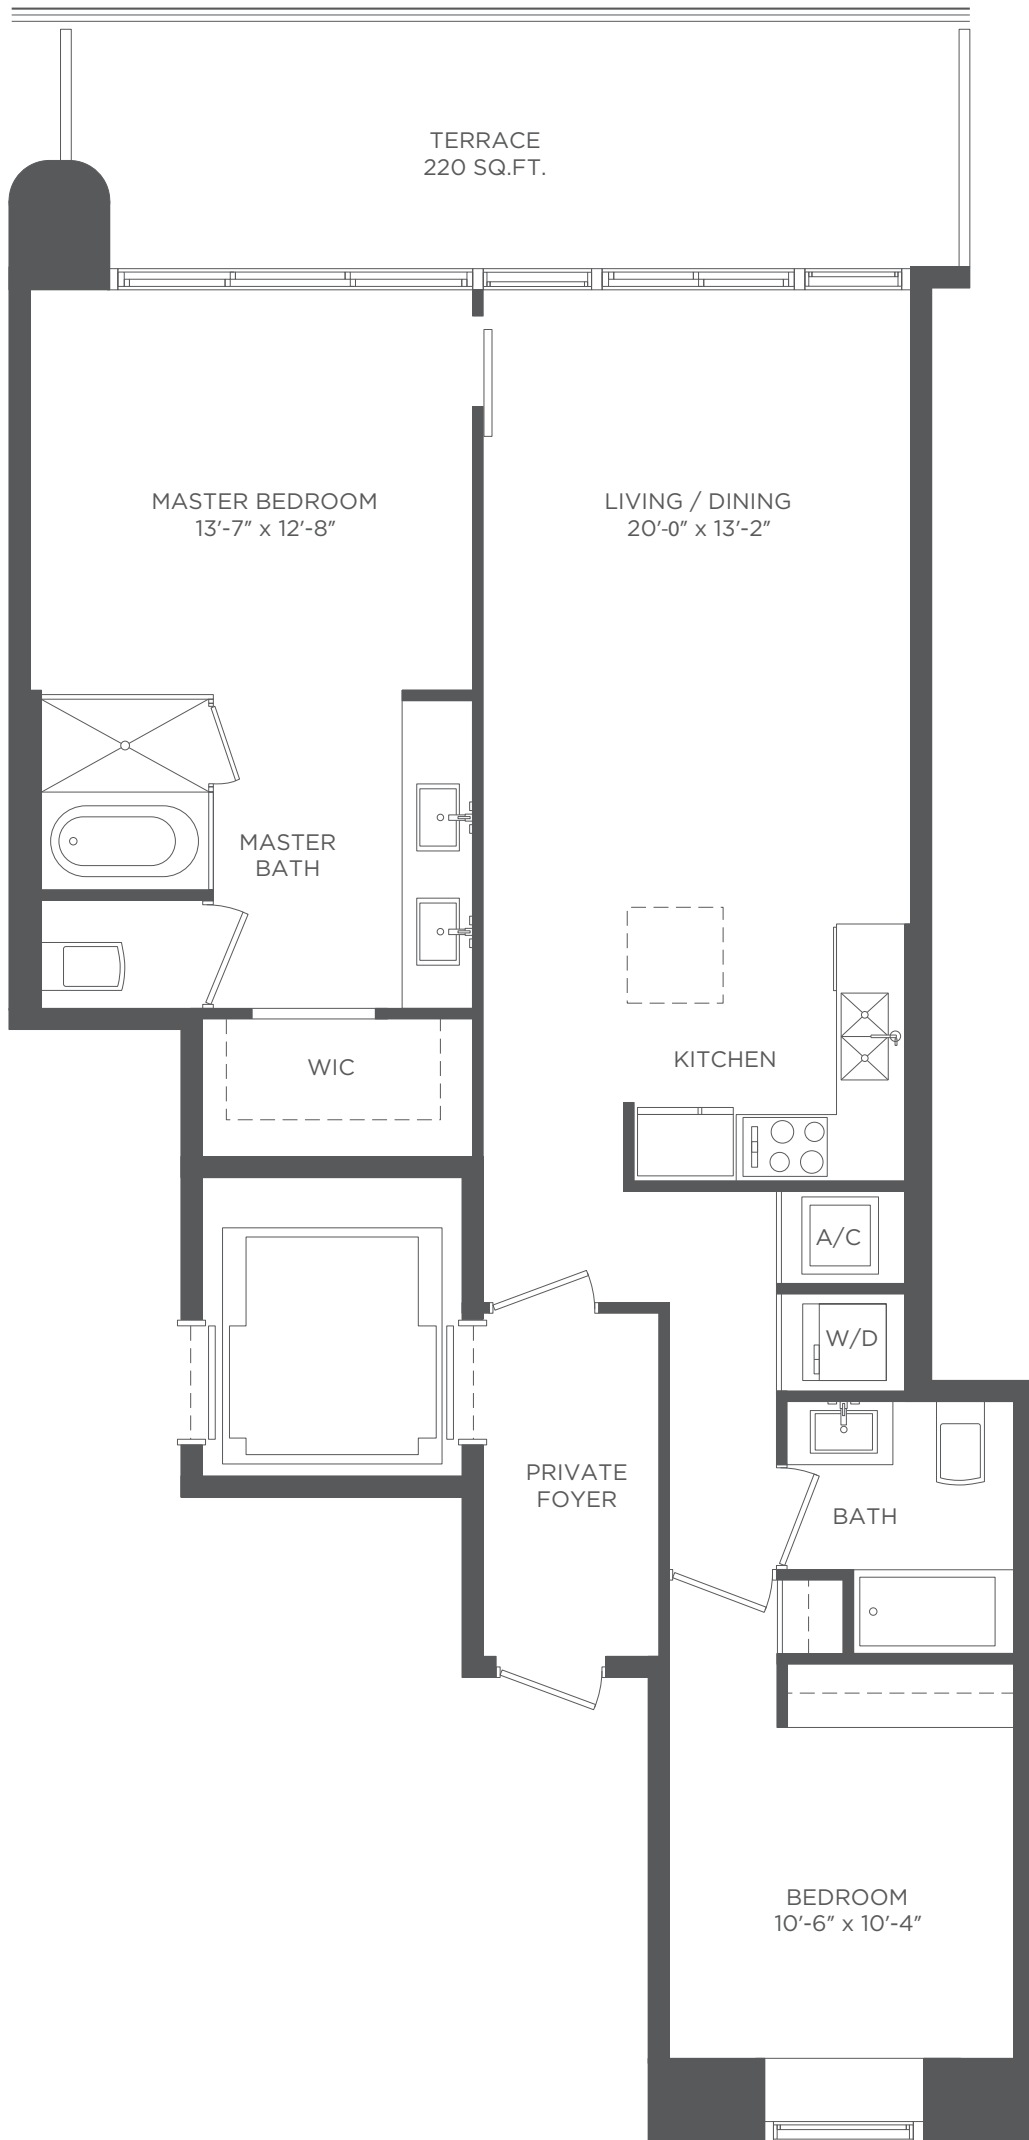

ONE PARAISO

BY PIERO LISSONI

RESIDENCE 01
3 BEDROOMS / 3^{1/2} BATHS

A/C INTERIOR AREA	1,873 SQ. FT.	174 SQ. M.
TERRACE AREA	454 SQ. FT.	42.17 SQ. M.
TOTAL RESIDENCE	2,327 SQ. FT.	216.17 SQ. M.

ONE PARAISO

BY PIERO LISSONI

RESIDENCE 02
2 BEDROOMS / 2 BATHS

A/C INTERIOR AREA	1,285 SQ. FT.	119.38 SQ. M.
TERRACE AREA	220 SQ. FT.	20.43 SQ. M.
TOTAL RESIDENCE	1,505 SQ. FT.	139.81 SQ. M.

ONE PARAISO

BY PIERO LISSONI

RESIDENCE 03
3 BEDROOMS + DEN / 3^{1/2} BATHS

A/C INTERIOR AREA 1,680 SQ. FT.
TERRACE AREA 354 SQ. FT.
TOTAL RESIDENCE 2,034 SQ. FT.

156.07 SQ. M.
32.88 SQ. M.
188.95 SQ. M.

ONE PARAISO

BY PIERO LISSONI

RESIDENCE 04
3 BEDROOMS + DEN / 3^{1/2} BATHS

A/C INTERIOR AREA	1,681 SQ. FT.	156.17 SQ. M.
TERRACE AREA	354 SQ. FT.	32.88 SQ. M.
TOTAL RESIDENCE	2,035 SQ. FT.	189.05 SQ. M.

ONE PARAISO

BY PIERO LISSONI

RESIDENCE 05
1 BEDROOM + DEN / 1 1/2 BATHS

A/C INTERIOR AREA	1,124 SQ. FT.	104.42 SQ. M.
TERRACE AREA	220 SQ. FT.	20.43 SQ. M.
TOTAL RESIDENCE	1,344 SQ. FT.	124.85 SQ. M.