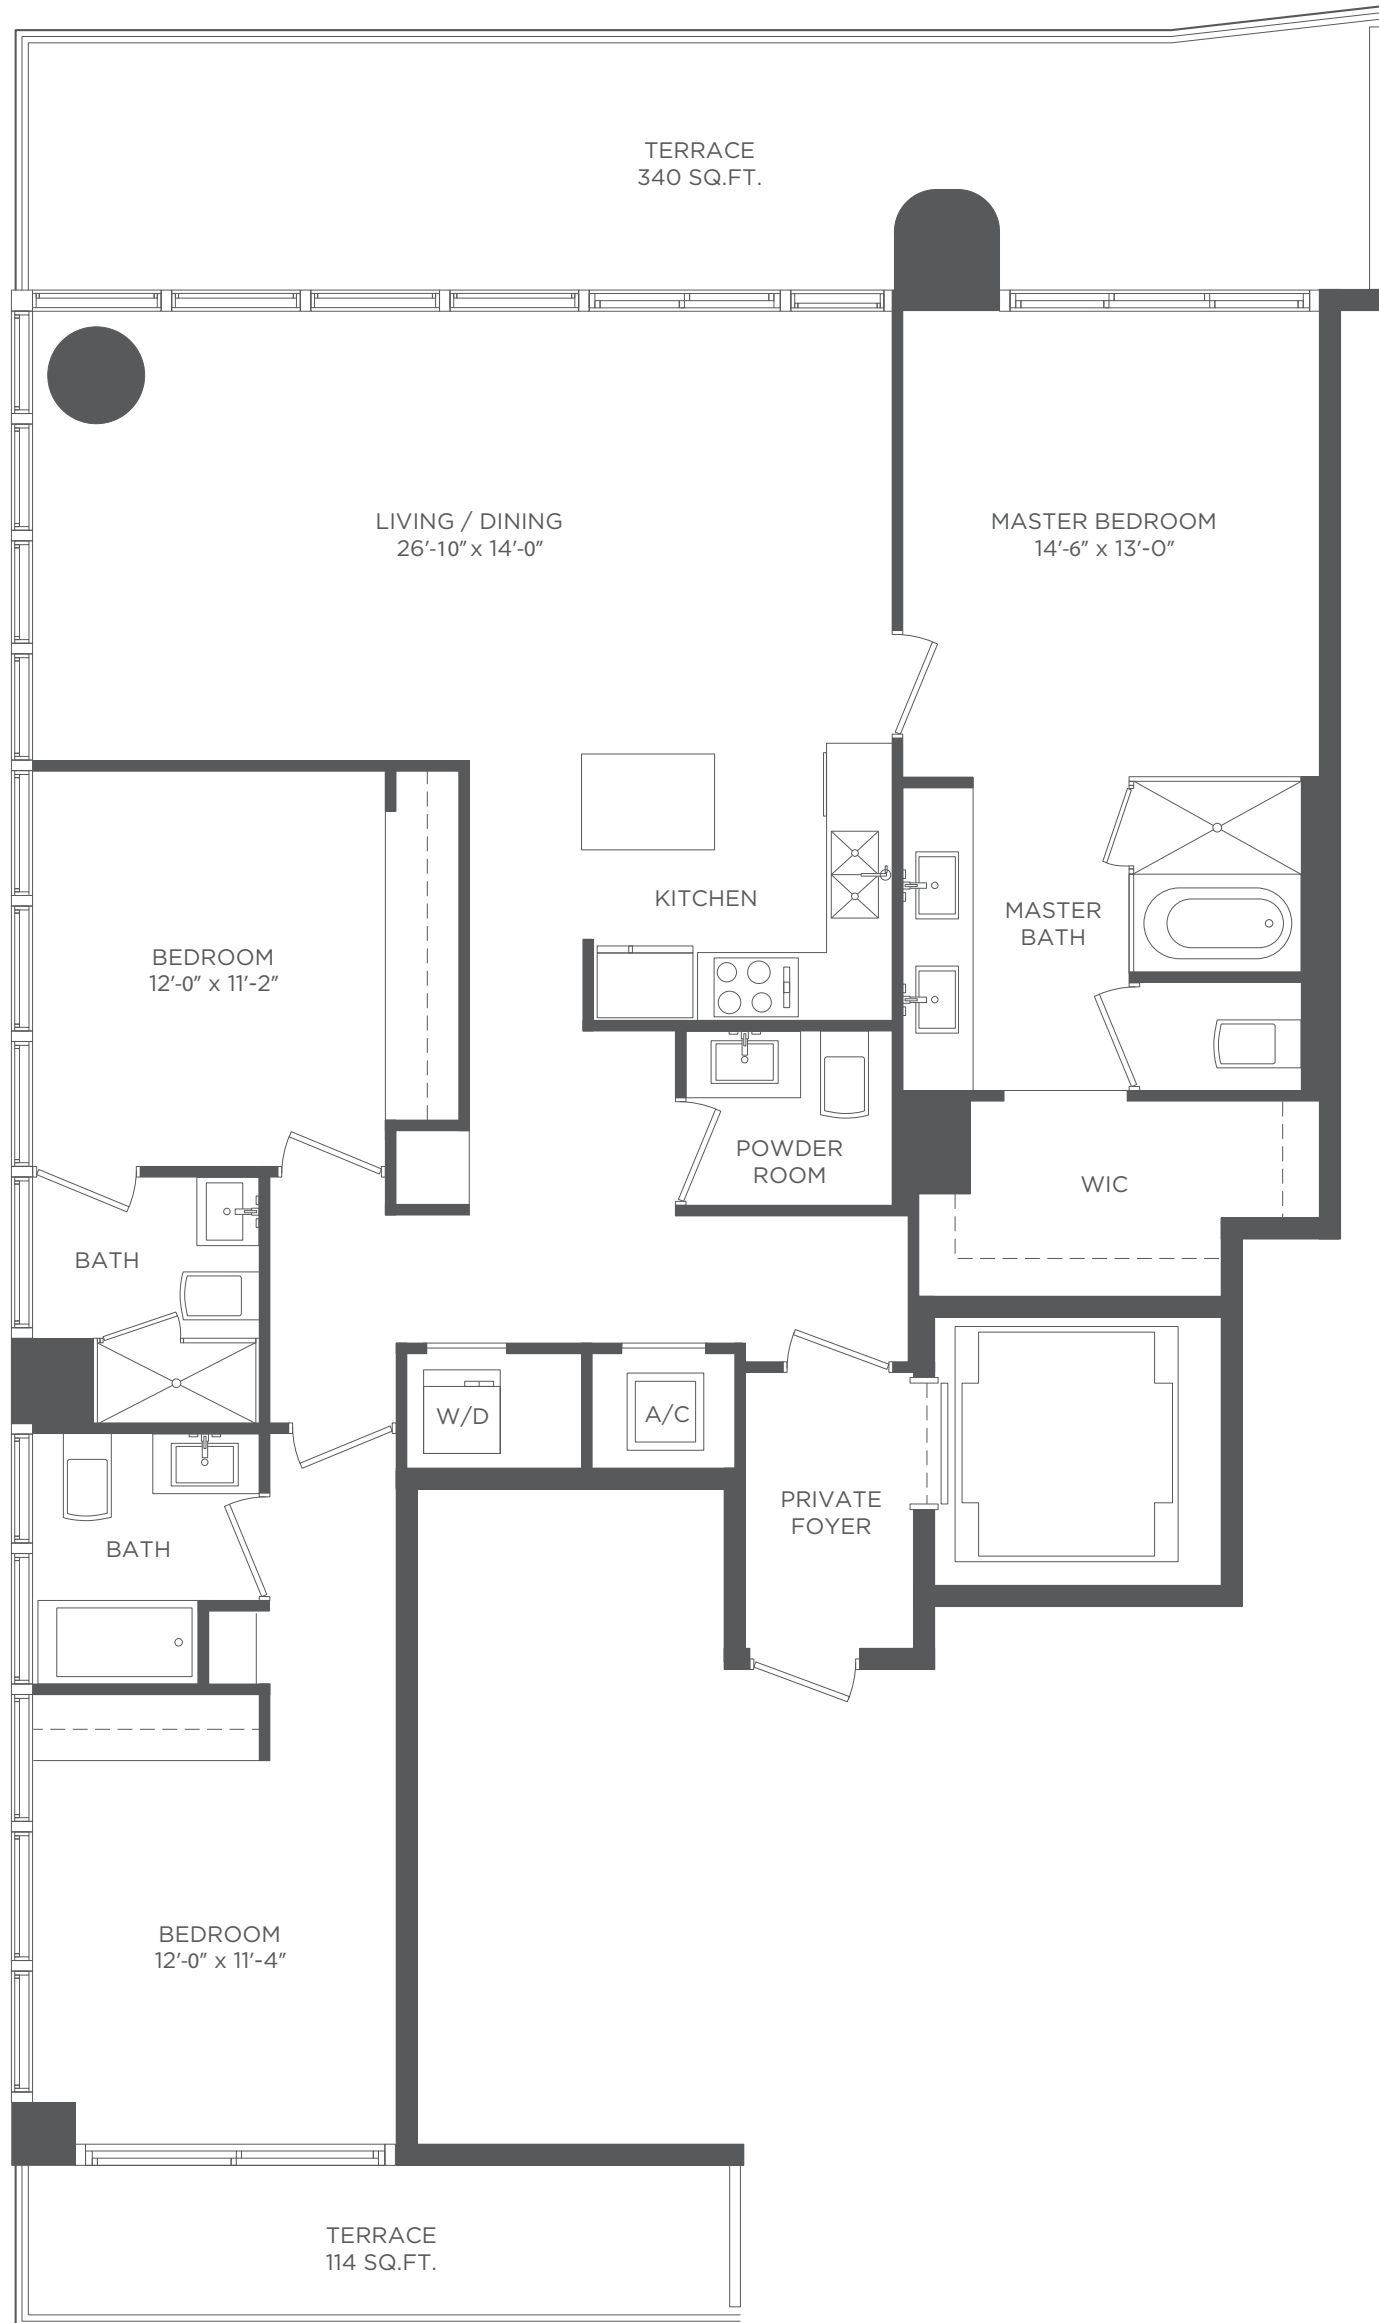

ONE PARAISO

BY PIERO LISSONI

RESIDENCE 01
3 BEDROOMS / 3^{1/2} BATHS

A/C INTERIOR AREA	1,873 SQ. FT.	174 SQ. M.
TERRACE AREA	454 SQ. FT.	42.17 SQ. M.
TOTAL RESIDENCE	2,327 SQ. FT.	216.17 SQ. M.

ONE PARAISO

BY PIERO LISSONI

RESIDENCE 02
2 BEDROOMS / 2 BATHS

A/C INTERIOR AREA	1,285 SQ. FT.	119.38 SQ. M.
TERRACE AREA	220 SQ. FT.	20.43 SQ. M.
TOTAL RESIDENCE	1,505 SQ. FT.	139.81 SQ. M.

ONE PARAISO

BY PIERO LISSONI

A/C INTERIOR AREA	1,681 SQ. FT.	156.17 SQ. M.
TERRACE AREA	354 SQ. FT.	32.88 SQ. M.
TOTAL RESIDENCE	2,035 SQ. FT.	189.05 SQ. M.

ONE PARAISO

BY PIERO LISSONI

RESIDENCE 05
1 BEDROOM + DEN / 1 1/2 BATHS

A/C INTERIOR AREA	1,124 SQ. FT.	104.42 SQ. M.
TERRACE AREA	220 SQ. FT.	20.43 SQ. M.
TOTAL RESIDENCE	1,344 SQ. FT.	124.85 SQ. M.

ONE PARAISO

BY PIERO LISSONI

RESIDENCE 06
3 BEDROOMS / 3 1/2 BATHS

A/C INTERIOR AREA
TERRACE AREA
TOTAL RESIDENCE

1,865 SQ. FT.
454 SQ. FT.
2,319 SQ. FT.

173.26 SQ. M.
42.17 SQ. M.
215.43 SQ. M.