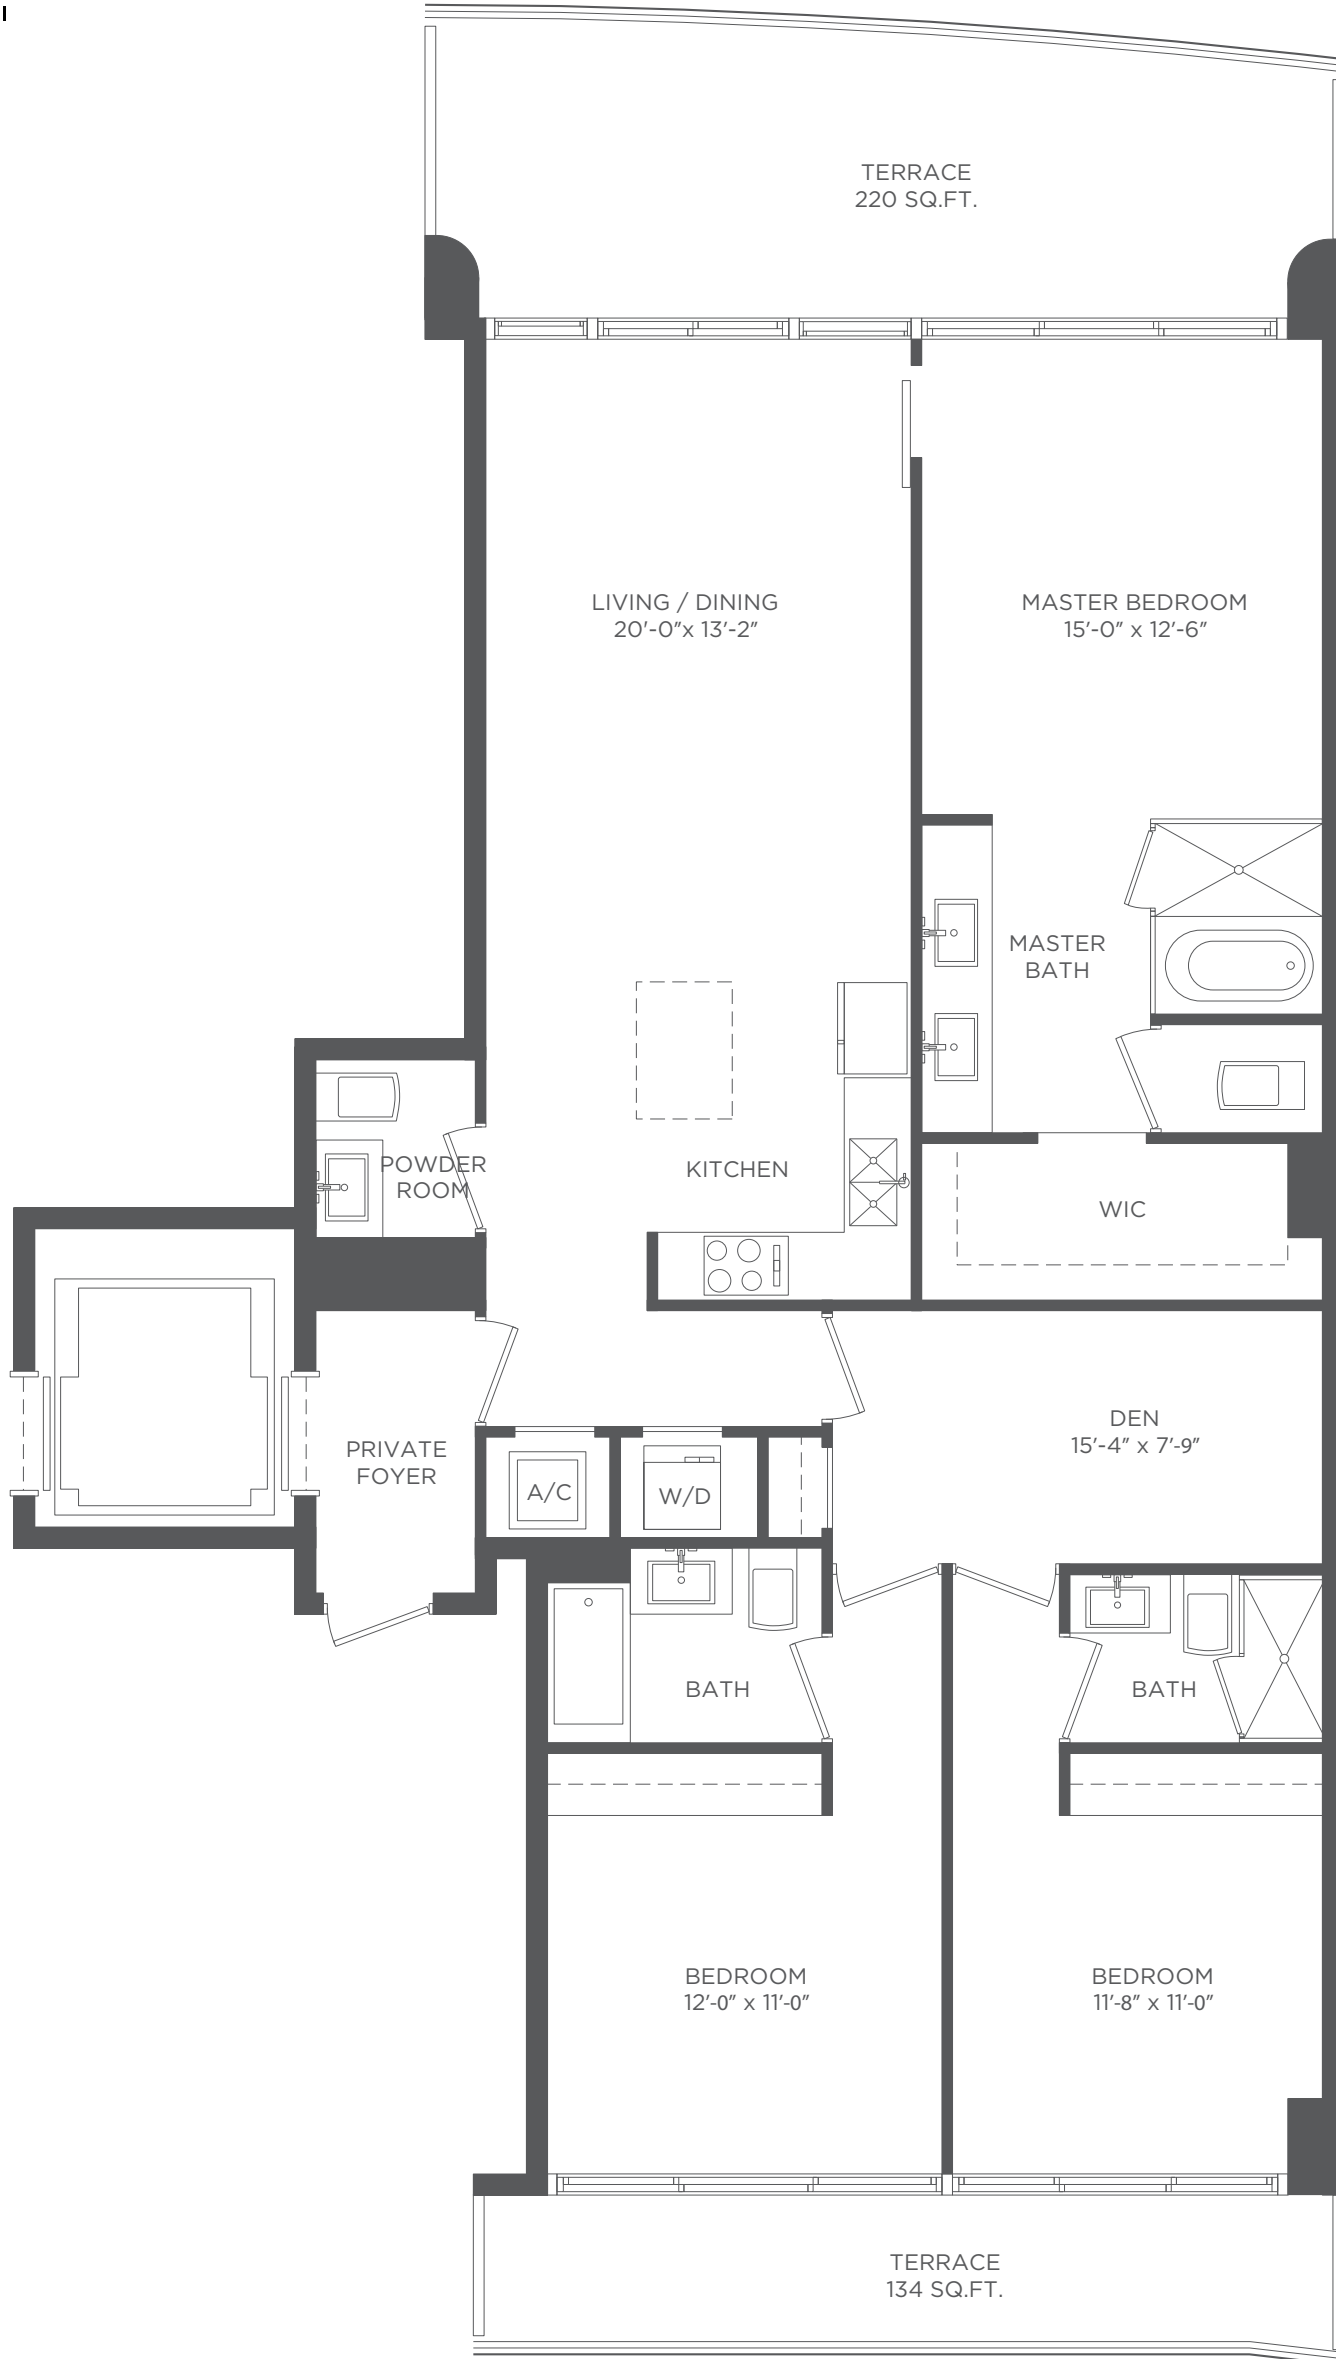

ONE PARAISO

BY PIERO LISSONI

RESIDENCE 01
3 BEDROOMS / 3^{1/2} BATHS

A/C INTERIOR AREA	1,873 SQ. FT.	174 SQ. M.
TERRACE AREA	454 SQ. FT.	42.17 SQ. M.
TOTAL RESIDENCE	2,327 SQ. FT.	216.17 SQ. M.

ONE PARAISO

BY PIERO LISSONI

RESIDENCE 02
2 BEDROOMS / 2 BATHS

A/C INTERIOR AREA	1,285 SQ. FT.	119.38 SQ. M.
TERRACE AREA	220 SQ. FT.	20.43 SQ. M.
TOTAL RESIDENCE	1,505 SQ. FT.	139.81 SQ. M.

ONE PARAISO

BY PIERO LISSONI

RESIDENCE 03
3 BEDROOMS + DEN / 3^{1/2} BATHS

A/C INTERIOR AREA 1,680 SQ. FT.
TERRACE AREA 354 SQ. FT.
TOTAL RESIDENCE 2,034 SQ. FT.

156.07 SQ. M.
32.88 SQ. M.
188.95 SQ. M.

ONE PARAISO

BY PIERO LISSONI

RESIDENCE 04
3 BEDROOMS + DEN / 3^{1/2} BATHS

A/C INTERIOR AREA	1,681 SQ. FT.	156.17 SQ. M.
TERRACE AREA	354 SQ. FT.	32.88 SQ. M.
TOTAL RESIDENCE	2,035 SQ. FT.	189.05 SQ. M.

ONE PARAISO

BY PIERO LISSONI

RESIDENCE 05
1 BEDROOM + DEN / 1 1/2 BATHS

A/C INTERIOR AREA	1,124 SQ. FT.	104.42 SQ. M.
TERRACE AREA	220 SQ. FT.	20.43 SQ. M.
TOTAL RESIDENCE	1,344 SQ. FT.	124.85 SQ. M.