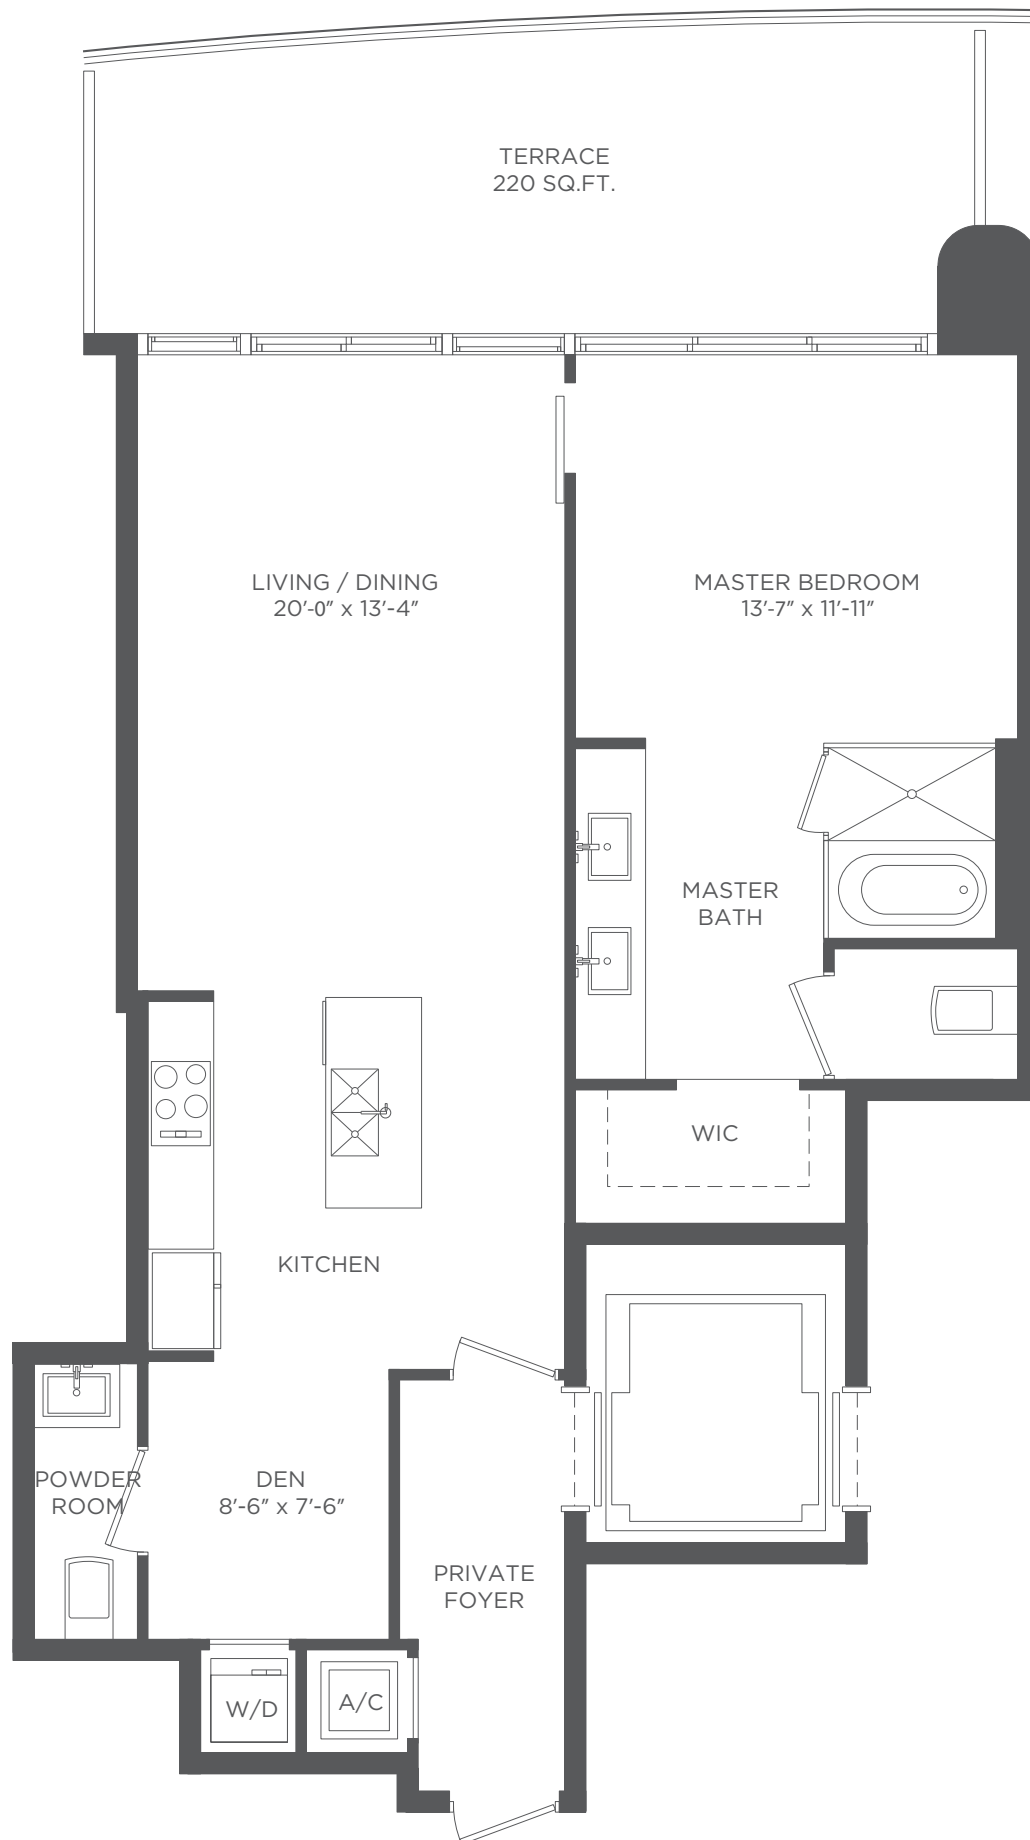

ONE PARAISO

BY PIERO LISSONI

RESIDENCE 01
3 BEDROOMS / 3^{1/2} BATHS

A/C INTERIOR AREA	1,873 SQ. FT.	174 SQ. M.
TERRACE AREA	454 SQ. FT.	42.17 SQ. M.
TOTAL RESIDENCE	2,327 SQ. FT.	216.17 SQ. M.

ONE PARAISO

BY PIERO LISSONI

RESIDENCE 02
2 BEDROOMS / 2 BATHS

A/C INTERIOR AREA	1,285 SQ. FT.	119.38 SQ. M.
TERRACE AREA	220 SQ. FT.	20.43 SQ. M.
TOTAL RESIDENCE	1,505 SQ. FT.	139.81 SQ. M.

ONE PARAISO

BY PIERO LISSONI

RESIDENCE 03
3 BEDROOMS + DEN / 3^{1/2} BATHS

A/C INTERIOR AREA 1,680 SQ. FT.
TERRACE AREA 354 SQ. FT.
TOTAL RESIDENCE 2,034 SQ. FT.

156.07 SQ. M.
32.88 SQ. M.
188.95 SQ. M.

ONE PARAISO

BY PIERO LISSONI

RESIDENCE 04
3 BEDROOMS + DEN / 3^{1/2} BATHS

A/C INTERIOR AREA	1,681 SQ. FT.	156.17 SQ. M.
TERRACE AREA	354 SQ. FT.	32.88 SQ. M.
TOTAL RESIDENCE	2,035 SQ. FT.	189.05 SQ. M.

ONE PARAISO

BY PIERO LISSONI

RESIDENCE 05
1 BEDROOM + DEN / 1 1/2 BATHS

A/C INTERIOR AREA	1,124 SQ. FT.	104.42 SQ. M.
TERRACE AREA	220 SQ. FT.	20.43 SQ. M.
TOTAL RESIDENCE	1,344 SQ. FT.	124.85 SQ. M.